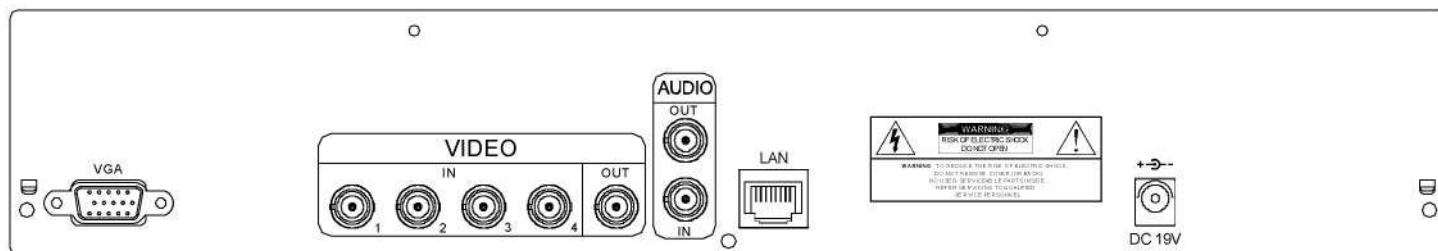

Rear Panel

Specification

MODEL	AVC791
Video System	NTSC / PAL (auto detection)
Video Compression Format	H.264
Video Input	4 channels (composite video signal 1 Vp-p 75Ω BNC)
Video Output (BNC)	Main Monitor Output: for stable display
Audio Input/Output	1 audio input, 1 audio output (Mono)
Maximum Recording Rate (Frame)	704×480 pixels with 30 IPS <NTSC> / 704×576 pixels with 25 IPS <PAL>
Maximum Recording Rate (Field)	704x240 pixels with 60 IPS <NTSC> / 704×288 pixels with 50 IPS <PAL>
Maximum Recording Rate (CIF)	352×240 pixels with 120 IPS <NTSC> / 352×288 pixels with 100 IPS <PAL>
Multilingual OSD	YES
Image Quality Setting	Super Best, Best, High and Normal
Hard Disk Storage	Accommodates 1 SATA HDD (capacity up to 1TB)
Quick Search	Time / Motion search mode
SATA Interface	Built-in
VGA Interface	Built-in (output resolution up to 1600 x 1200)
Recording Mode	Manual / Timer / Motion / Remote
Multiplex Operation	Live display / record / playback / backup / network operations
Motion Detection Area	16 × 12 grids per channel
Motion Detection Sensitivity	4 adjustable parameters for accurate detection
Pre-alarm Recording	YES (8 MB)
Backup Device	USB 2.0 flash drive / Network
Web Transmitting Compression Format	H.264
Ethernet	10/100 Base-T. Supports remote control and live view via Ethernet Licensed software "Video Viewer" / Internet Explorer or Mozilla Firefox web browser / QuickTime player (20 users access simultaneously) *Operating System: Windows Vista / XP / 2000; Apple Mac
Web Interface	
Network Protocol	TCP/IP, PPPOE, DHCP and DDNS
IR Remote Control	YES (IR receiver built-in)
Picture Zoom	2X digital zoom (Live & Playback)
Key Lock (Password Protection)	YES
Video Loss Detection	YES
Camera Title	Supports up to 6 letters
Video Adjustable	Hue / Saturation / Contrast / Brightness
Date Display Format	YY/MM/DD, DD/MM/YY, MM/DD/YY, and Off
Daylight Saving	YES
Power Source (±10%)	DC 19V
Power Consumption (±10%)	< 42 W
Operating Temperature	10? ~ 40? (50?~104?)
Dimensions (mm)**	343(W) x 59(H) x 223(D)
System Recovery	System auto recovery after power failure

*The specifications are subject to change without notice.

** Dimensional tolerance: ±5mm

華輝無線電行有限公司 Welfare Electronic Component Ltd.
門市部 Retail :
香港九龍深水埗鴨寮街201號明珠樓地下及一樓全層
G/F & 1/F, Ming Chu Building, 201 Apliu Street, Sham Shui Po, Kln, Hong Kong
Tel : (852) 3182 0688 Fax : (852) 3182 0600
E-mail : cs@wecl.com.hk Hotline : (852) 3182 0888

☎ 客戶服務熱線:

(852) 3182 0888

WECLOnline.com
YOUR ELECTRONIC MEGASTORE